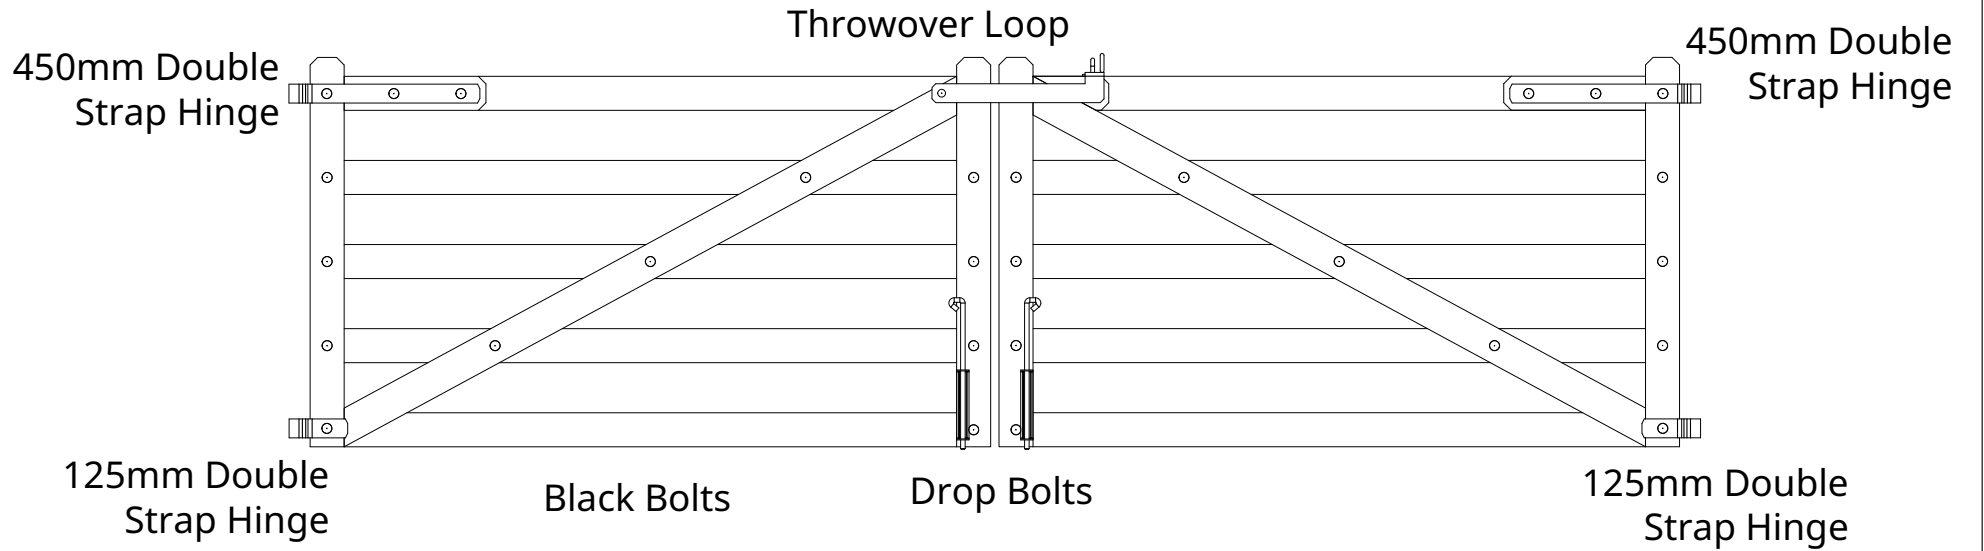

450mm Double
Strap Hinge

Black Bolts

125mm
Double Strap
Hinge

DRAWING NO / PRODUCT CODE
Lifestyle Gate - Sheffield

Notes:

Name:

DESCRIPTION

Date:

WEIGHT

UNLESS OTHERWISE SPECIFIED DIMENSIONS ARE IN MILLIMETERS
GATES ARE SHOWN LOOKING FROM THE OUTSIDE/STREET-SIDE (UNLESS SPECIFIED)

DRAWN BY
KEVIN AGUAS

LAST CHANGED BY
KEVIN AGUAS

DRAWING NO / PRODUCT CODE
Lifestyle Gate - Sheffield
DSWG

UNLESS OTHERWISE SPECIFIED DIMENSIONS ARE IN MILLIMETERS
GATES ARE SHOWN LOOKING FROM THE OUTSIDE/STREET-SIDE (UNLESS SPECIFIED)

DRAWN BY KEVIN AGUAS

LAST CHANGED BY KEVIN AGUAS