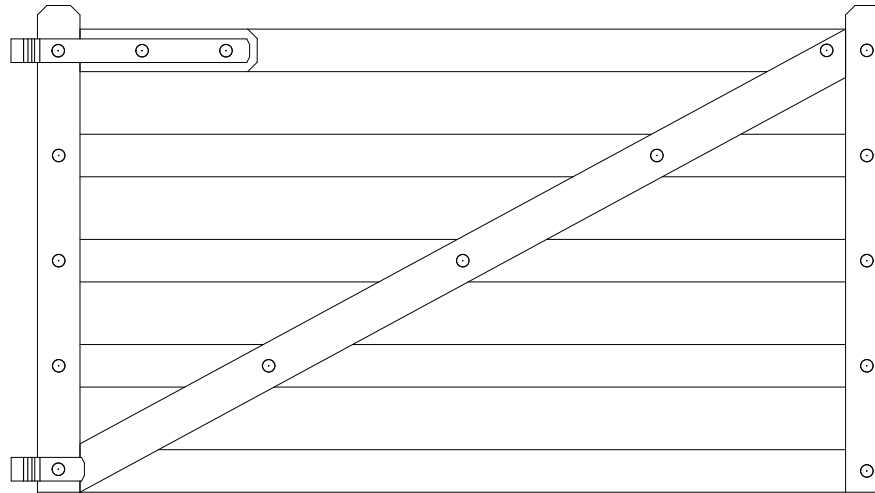

450mm Double
Strap Hinge

Black Bolts

125mm
Double Strap
Hinge

DRAWING NO / PRODUCT CODE
Lifestyle Gate - Sheffield

Notes:

Name:

DESCRIPTION

Date:

SIZE
A4

DATE ISSUED
2023-07-13

REV.

DO NOT SCALE
DRAWING

SIZE

Signature:

SCALE
1:16

SHEET
1 of 6

WEIGHT

DRAWN BY
KEVIN AGUAS

LAST CHANGED BY
KEVIN AGUAS