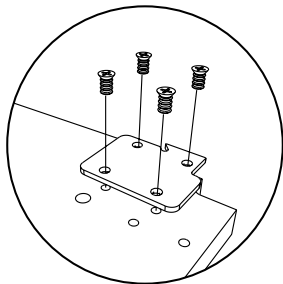

Suspension rail bracket

For use with Connex Wardrobe
Suspension Rail (sold separately).

732.28.823