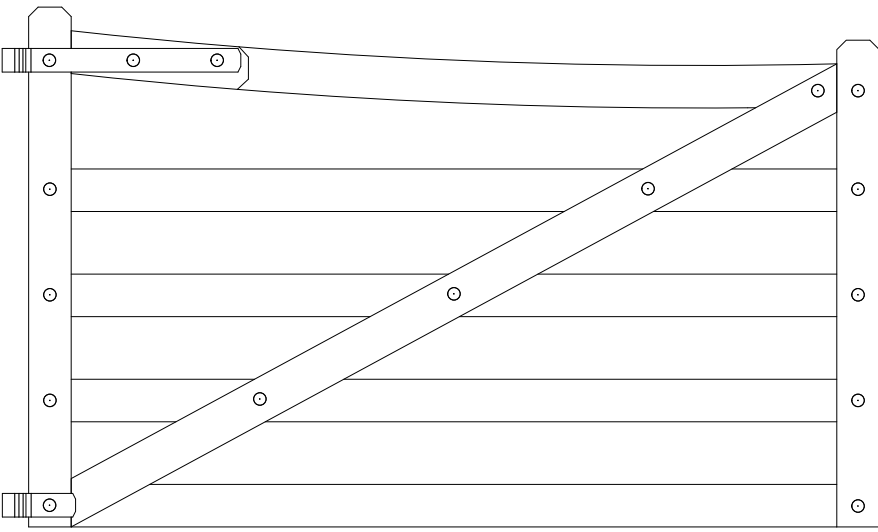

Black Bolts

450mm Double Strap Hinge

125mm Double Strap Hinge

DRAWING NO / PRODUCT CODE
Lifestyle Gate -Mayfield Gate

DESCRIPTION

Notes:

Name:

Date:

| | | |
|----------------------|------------------------|--------|
| SCALE 1:16 | SHEET 5 of 6 | WEIGHT |
|----------------------|------------------------|--------|

UNLESS OTHERWISE SPECIFIED DIMENSIONS ARE IN MILLIMETERS
 GATES ARE SHOWN LOOKING FROM THE OUTSIDE/STREET-SIDE (UNLESS SPECIFIED)