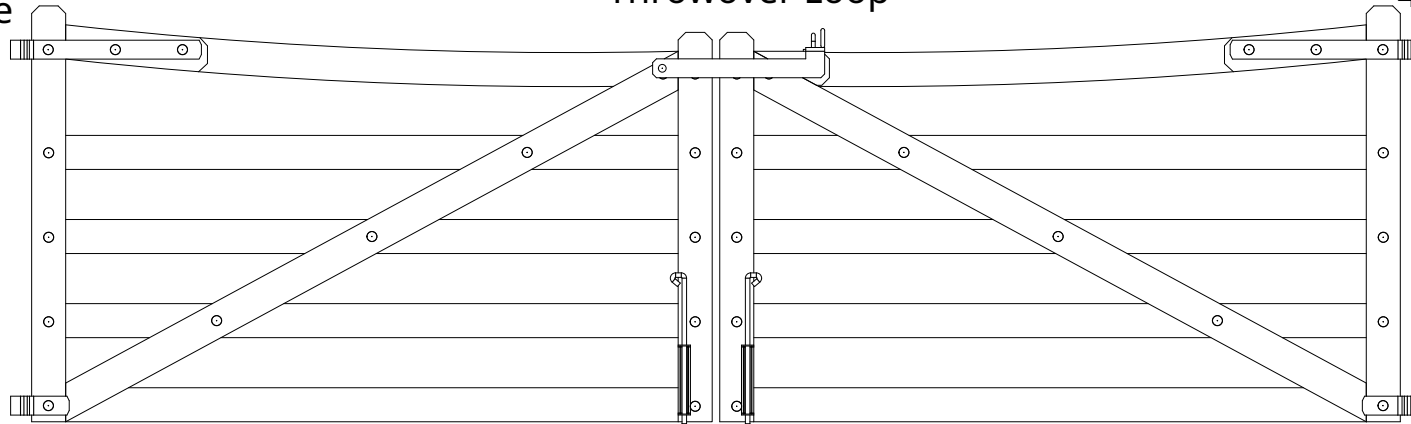

450mm Double
Strap Hinge

Black Bolts

Throwover Loop

450mm Double
Strap Hinge

125mm Double
Strap Hinge

Drop Bolts

125mm Double
Strap Hinge

DRAWING NO / PRODUCT CODE
Lifestyle Gate -Mayfield
DSWG

DESCRIPTION

Notes:

Name:

Date:

Signature:

SIZE
A4

DATE ISSUED
2023-07-13

REV.

DO NOT SCALE
DRAWING

SIZE

SCALE
1:16

SHEET
6 of 6

WEIGHT

DRAWN BY
KEVIN AGUAS

LAST CHANGED BY
KEVIN AGUAS