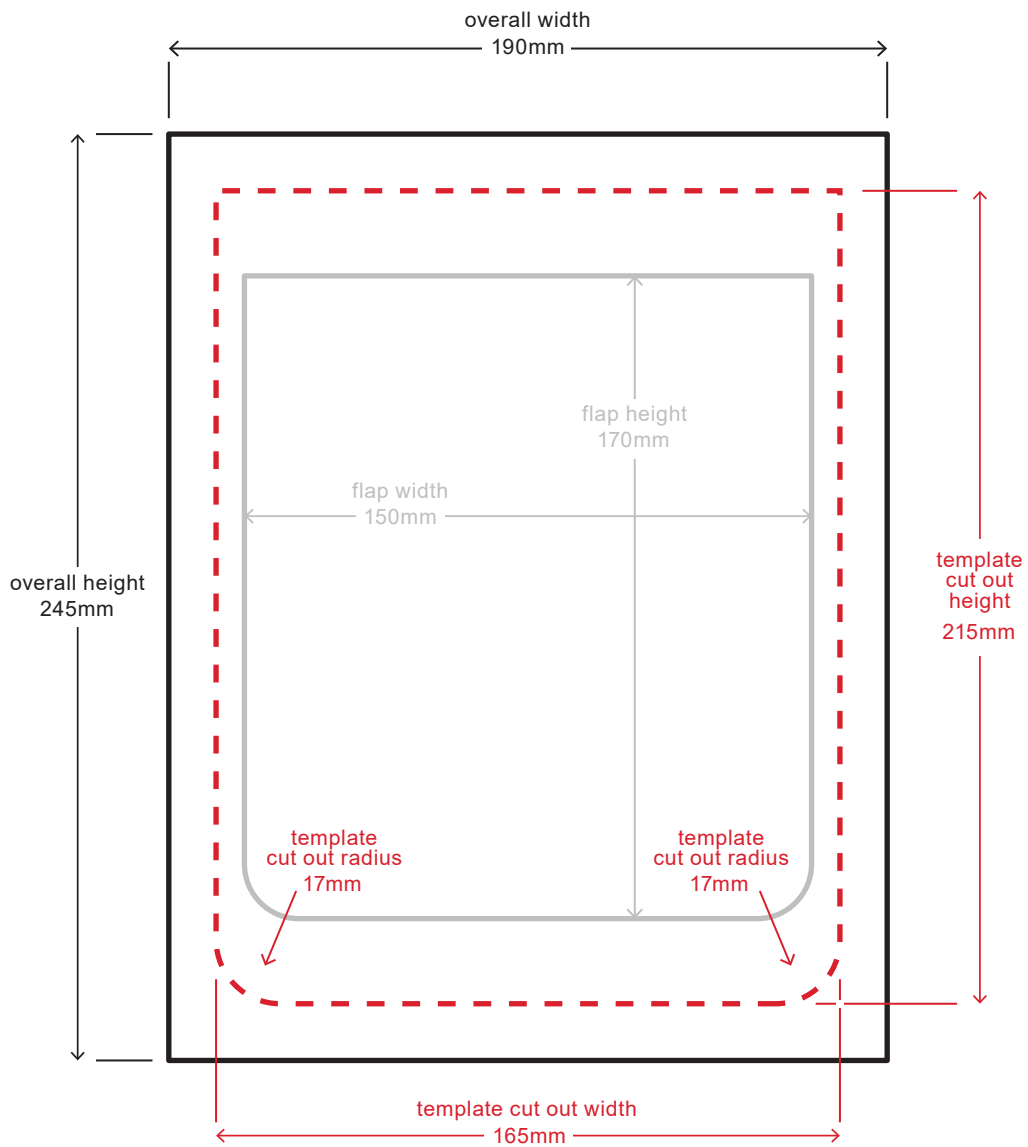

WOOD FITTING MULTI-MAGNETIC CAT DOOR | W-MCDW White, W-MCDB Brown

NOTE: A TEMPLATE IS SUPPLIED WITH YOUR PET DOOR

50% SIZE PRINT ON A4