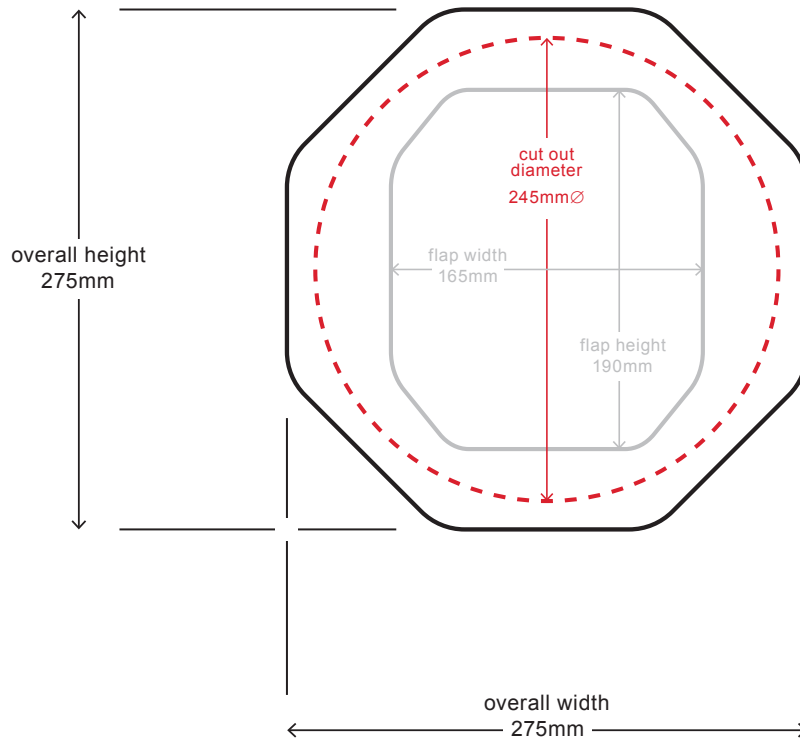

GLASS FITTING ORIGINAL CAT DOOR | G-CDC Clear

25% SIZE PRINT ON A4