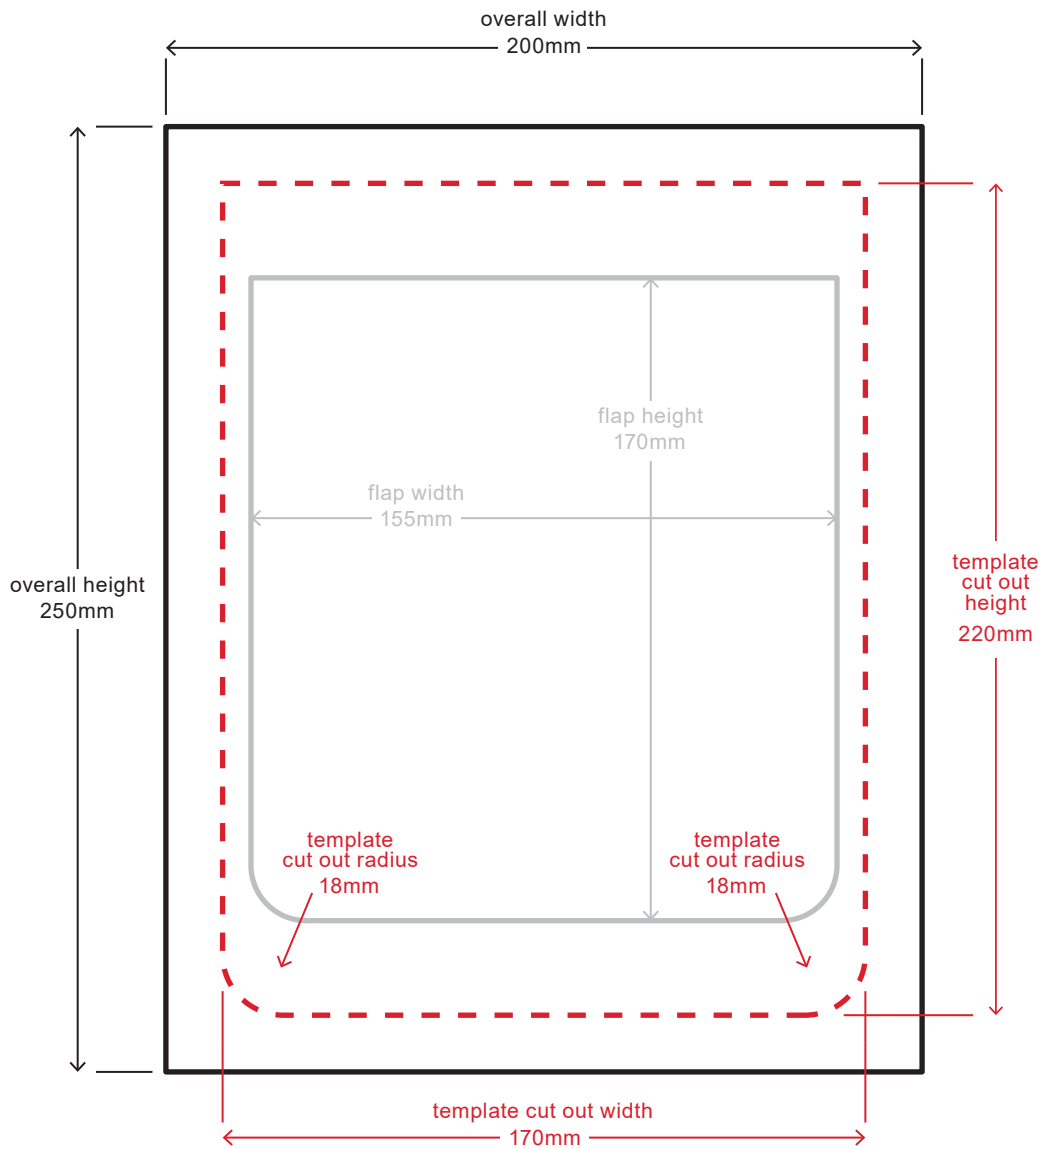

WOOD FITTING CAT DOOR | W-CDW White, W-CDB Brown

WOOD FITTING TUNNEL CAT DOOR | W-CDTW White, W-CDTB Brown

NOTE: A TEMPLATE IS SUPPLIED WITH YOUR PET DOOR

50% SIZE PRINT ON A4