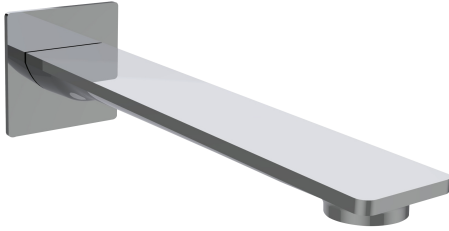

SPECIFICATION SHEET

Citta Bath Spout Chrome

SKU: 351264

Features:

- Suitable for all pressures from 35kpa to 500kpa
- DZR brass with chrome finish
- 60mm backing plate
- 200mm spout length
- 15mm inlet size (male thread connection G2/2")

H: 60mm, L: 242mm, D: 60mm

10 year warranty

Warranty	Spare Parts
	Screw Aerator

Technical Details:

Note: All measurements shown are in millimetres.