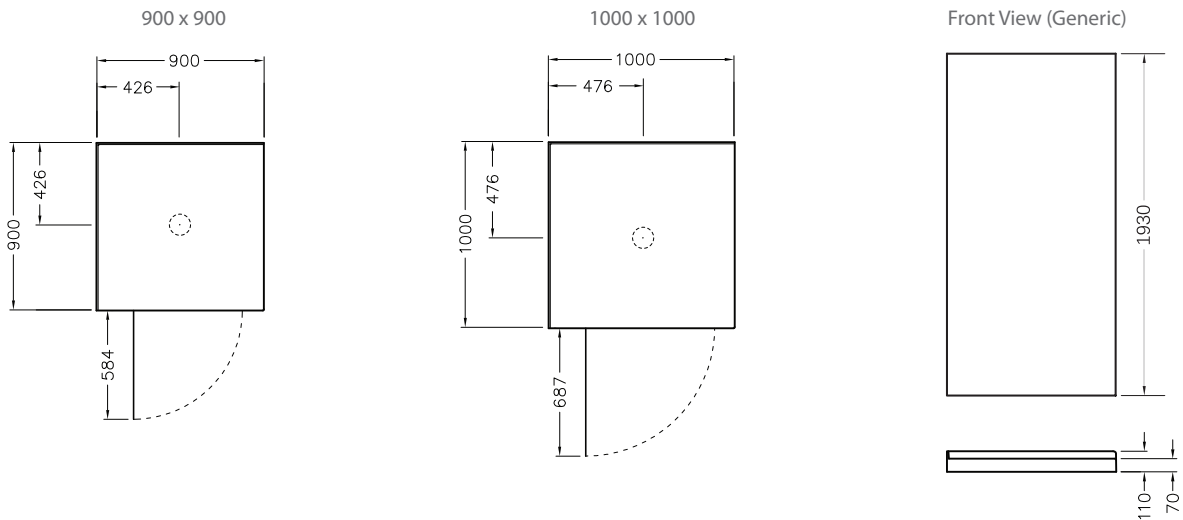

Product Codes

900x900mm	White	Metallic
Flat Wall	701004A-CFW-0	701004A-CFW-SHP
Corner Contour Plus Wall	701004A-CCW-0	701004A-CCW-SHP
Side Recessed Wall	701004A-CRW-0	701004A-CRW-SHP

1000x1000mm	White	Metallic
Flat Wall	701005A-CFW-0	701005A-CFW-SHP
Corner Contour Plus Wall	701005A-CCW-0	701005A-CCW-SHP
Side Recessed Wall	701005A-CRW-0	701005A-CRW-SHP