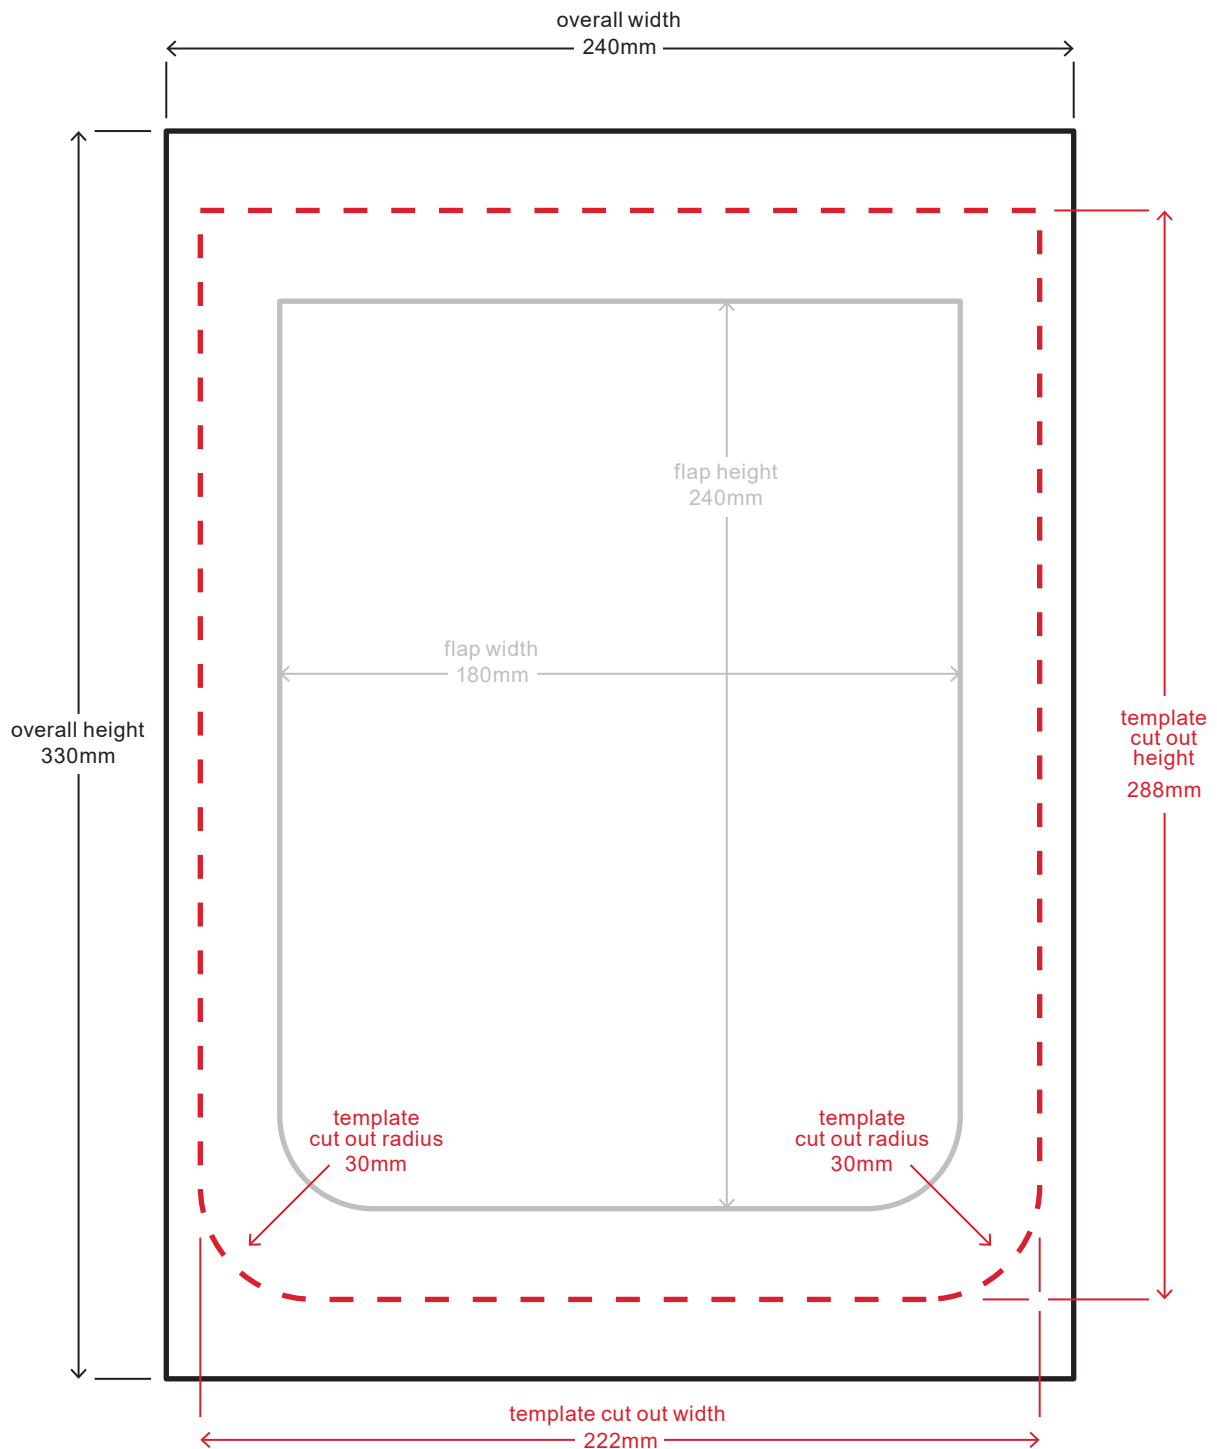

Dogwalk®

WOOD FITTING SMALL DOG DOOR | W-SDDW White, W-Sddb Brown

WOOD FITTING TUNNEL SMALL DOG DOOR | W-SDDTW White, W-SDDTB Brown

NOTE: A TEMPLATE IS SUPPLIED WITH YOUR PET DOOR

50% SIZE PRINT ON A4