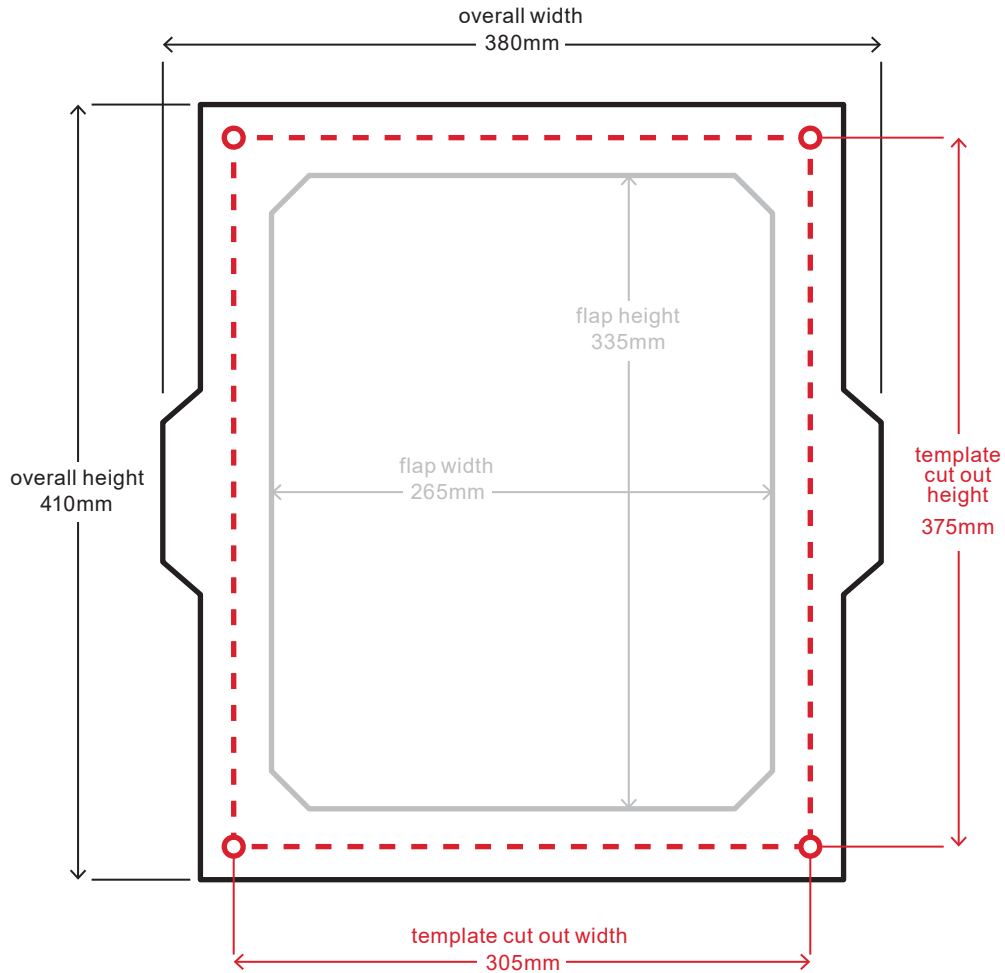

WOOD FITTING MEDIUM DOG DOOR | W-DDW White, W-DDB Brown

NOTE: A TEMPLATE IS SUPPLIED WITH YOUR PET DOOR

25% SIZE PRINT ON A4