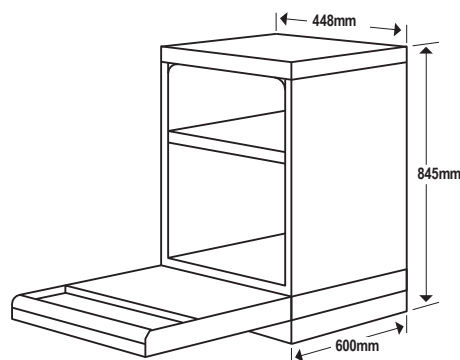

Dimensions/Weight

Product Dimensions:	845(h) x 448(w) x 600(d)mm
Package Dimensions:	890(h) x 495(w) x 672(d)mm
Gross/Net Weight:	39/35Kg

Technical Details

Style

Dishwasher Type:	Freestanding
Category Size:	45cm

Functionality

Place Settings:	10
Wash Programs (6):	Glass Heavy Intensive ECO 90 mins Rapid
Water Rating:	3.5 Stars
Energy Rating:	3.5 Stars
Wash Temperatures (°C):	4-40, 55, 60 and 75°C
Maximum Water Temperature:	75°C
Child/Safety Lock:	Yes
Delayed Start:	Yes, up to 24 hours
Half Load:	Yes
Aquastop Safety Hose:	Yes
Upper Basket Type:	Lift-up height adjustable
3 rd Layer Cutlery Tray:	Yes
Color of Baskets	Cream
Plate Sizes Allowed:	Up to 30cm
Extra Dry:	Yes
Removable Top	Yes

Installation

Maximum Current:	10amps
Power Connection:	240V, 50Hz
Water Connection:	Cold Water Recommended
Length of Inlet Hose:	1.8m
Water Pressure:	4.0-1000kpa
Noise Level:	49dB
Warranty:	48 Months Parts & Labour

Every load is different. That's why we've designed a height adjustable upper basket which allows you to adapt the interior and fit dishes of all shapes and sizes. Simply pull out the upper basket, lift it up and reattach it to either the upper or lower rollers for desired height. Upper basket on lower rollers accommodate things like tall glasses. Or, on upper rollers to allow maximum space for frying pans or serving plates on lower basket.