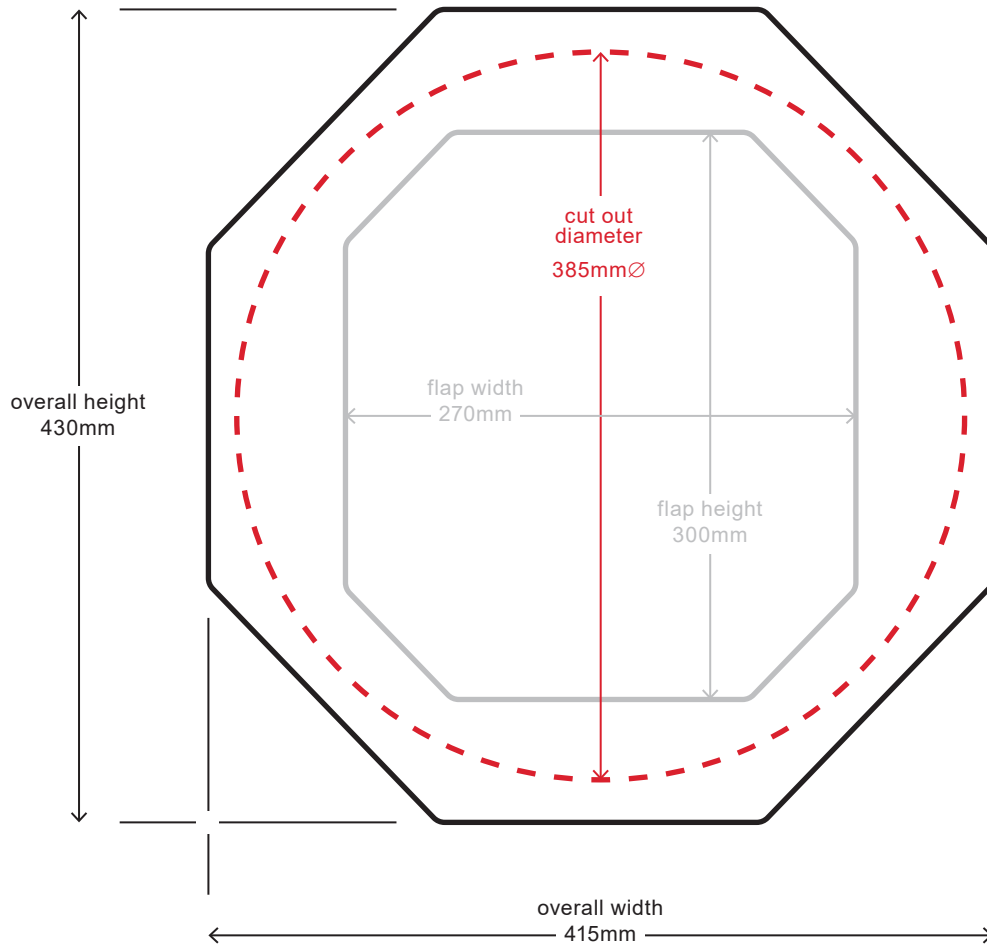

# Dogwalk®

MEDIUM SLIMLINE | G-DDSLC Clear, G-DDSLW White

MEDIUM DUAL GLAZE | G-DDC Clear, G-DDW White

25% SIZE PRINT ON A4