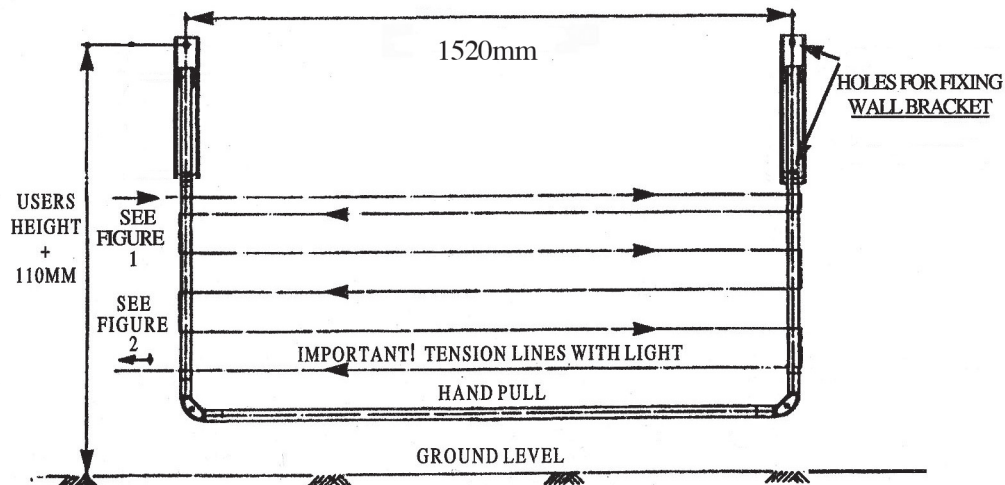

INSTALLATION INSTRUCTIONS FOR "DEVON COTTAGE" "MINI" AND "SINGLE" FOLD DOWN CLOTHES LINES

IMPORTANT NOTICE

Please note: The wall brackets only fit one way. Before fixing, check the arms lock into position. If they do not lock, you have the wall brackets mounted upside down.

The front bar is conveniently shipped as two pieces. The centre joiner bracket ensures a snug fit when combining the bars.

"MINI" FOLD DOWN CLOTHES LINE WALL BRACKET CENTRES

"SINGLE" FOLD DOWN CLOTHES LINE WALL BRACKET CENTRES

FIGURE 1
KNOT LINE
&
THREAD AS SHOWN

FIGURE 2

Due to on-going product development; arms, brackets and fixings may differ slightly from those pictured.