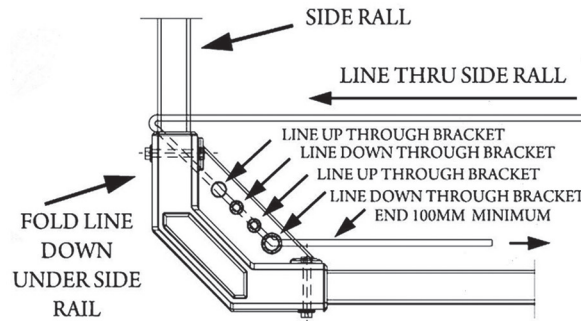

INSTALLATION INSTRUCTIONS FOR "DEVON COTTAGE" "MINI" AND "SINGLE" FOLD DOWN CLOTHES LINES

IMPORTANT NOTICE

Please note: The wall brackets only fit one way. Before fixing, check the arms lock into position. If they do not lock, you have the wall brackets mounted upside down.

The front bar is conveniently shipped as two pieces. The centre joiner bracket ensures a snug fit when combining the bars.

"MINI" FOLD DOWN CLOTHES LINE WALL BRACKET CENTRES

"SINGLE" FOLD DOWN CLOTHES LINE WALL BRACKET CENTRES

FIGURE 1
KNOT LINE
&
THREAD AS SHOWN

FIGURE 2

Due to on-going product development; arms, brackets and fixings may differ slightly from those pictured.