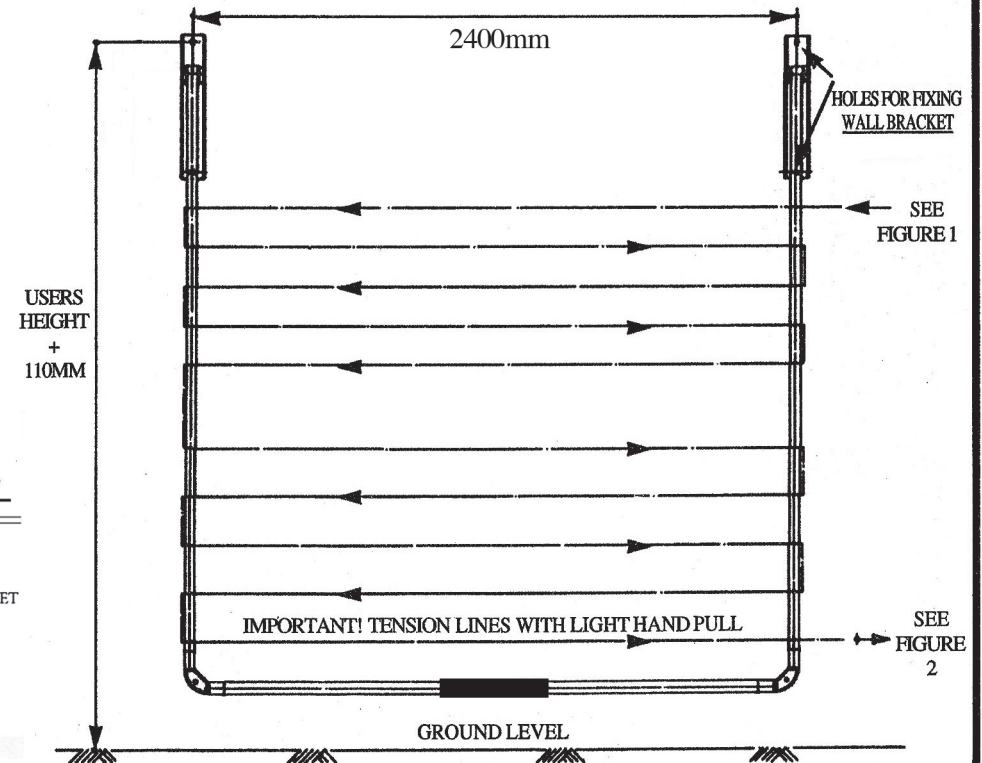

INSTALLATION INSTRUCTIONS FOR "DEVON COTTAGE" "MINI" AND "SINGLE" FOLD DOWN CLOTHES LINES

IMPORTANT NOTICE

Please note: The wall brackets only fit one way. Before fixing, check the arms lock into position. If they do not lock, you have the wall brackets mounted upside down.

The front bar is conveniently shipped as two pieces. The centre joiner bracket ensures a snug fit when combining the bars.

"MINI" FOLD DOWN CLOTHES LINE WALL BRACKET CENTRES

"SINGLE" FOLD DOWN CLOTHES LINE WALL BRACKET CENTRES

FIGURE 1
KNOT LINE
&
THREAD AS SHOWN

FIGURE 2

Due to on-going product development; arms, brackets and fixings may differ slightly from those pictured.