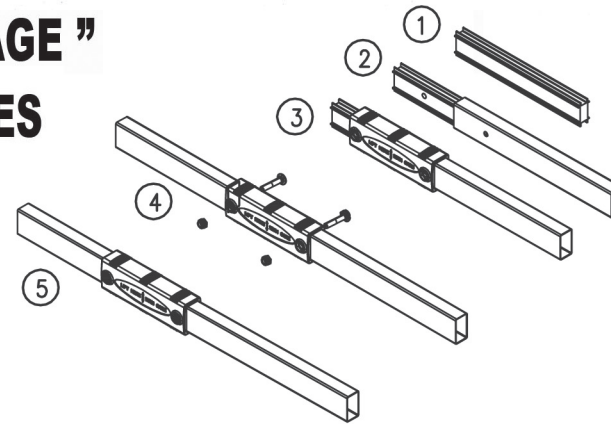

INSTALLATION INSTRUCTIONS FOR "DEVON COTTAGE" "MINI" AND "SINGLE" FOLD DOWN CLOTHES LINES

IMPORTANT NOTICE

Please note: The wall brackets only fit one way. Before fixing, check the arms lock into position. If they do not lock, you have the wall brackets mounted upside down.

The front bar is conveniently shipped as two pieces. The centre joiner bracket ensures a snug fit when combining the bars.

"MINI" FOLD DOWN CLOTHES LINE WALL BRACKET CENTRES

"SINGLE" FOLD DOWN CLOTHES LINE WALL BRACKET CENTRES

FIGURE 1
KNOT LINE
&
THREAD AS SHOWN

FIGURE 2

Due to on-going product development; arms, brackets and fixings may differ slightly from those pictured.