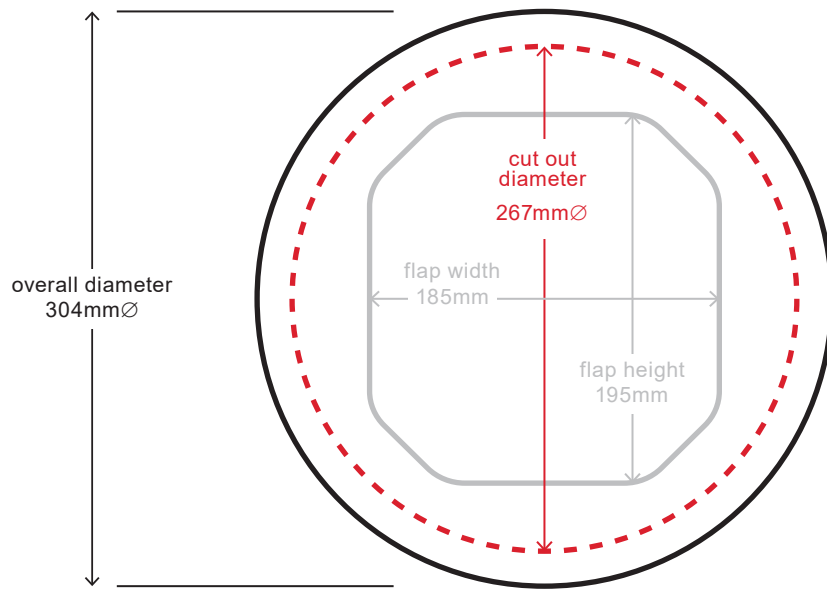

GLASS FITTING MAXI CAT DOORS | *G-SDDC Clear, G-SDDW White, G-SDDSLC Clear, G-SDDSLW White*

25% SIZE PRINT ON A4