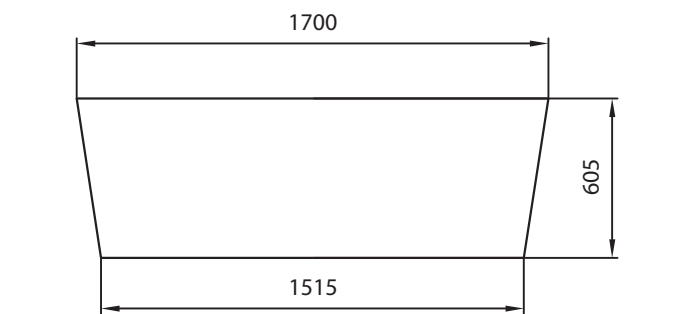

Nouveau®

SPECIFICATION SHEET

Freestanding Bath Back-to-wall 1700mm
SKU: 351496

Features:

- High gloss white sanitary grade acrylic
- Fibreglass resin backing for durability and comfort
- Internal overflow system with pop-up waste
- Double wall construction for extra insulation

H: 605mm, W: 1700mm, D: 820mm
5 year warranty

Warranty	Components
	Footstand Screws Waste pop up Bracket Bathtub body

Technical Details:

Note: All measurements shown are in millimetres.

SECTION A-A

SECTION B-B