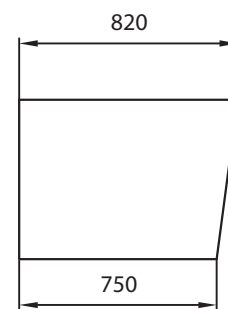

Nouveau®

SPECIFICATION SHEET

Freestanding Bath Back-to-wall 1700mm
SKU: 351496

Features:

- High gloss white sanitary grade acrylic
- Fibreglass resin backing for durability and comfort
- Internal overflow system with pop-up waste
- Double wall construction for extra insulation

H: 605mm, W: 1700mm, D: 820mm
5 year warranty

Warranty	Components
	Footstand Screws Waste pop up Bracket Bathtub body

Technical Details:

Note: All measurements shown are in millimetres.

SECTION A-A

SECTION B-B