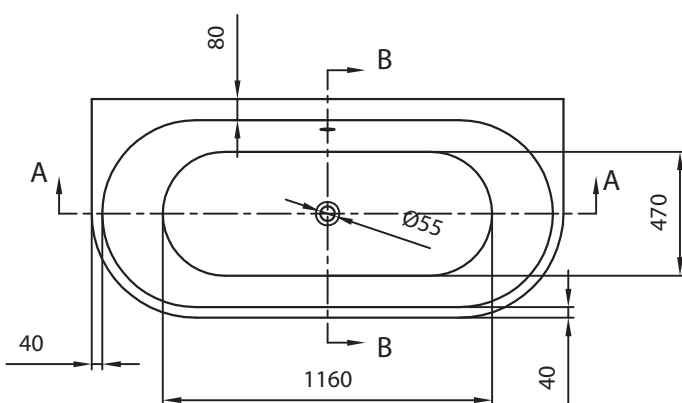

Nouveau®

SPECIFICATION SHEET

Freestanding Bath Back-to-wall 1700mm
SKU: 351496

Features:

- High gloss white sanitary grade acrylic
- Fibreglass resin backing for durability and comfort
- Internal overflow system with pop-up waste
- Double wall construction for extra insulation

H: 605mm, W: 1700mm, D: 820mm
5 year warranty

Warranty	Components
	Footstand Screws Waste pop up Bracket Bathtub body

Technical Details:

Note: All measurements shown are in millimetres.

SECTION A-A

SECTION B-B