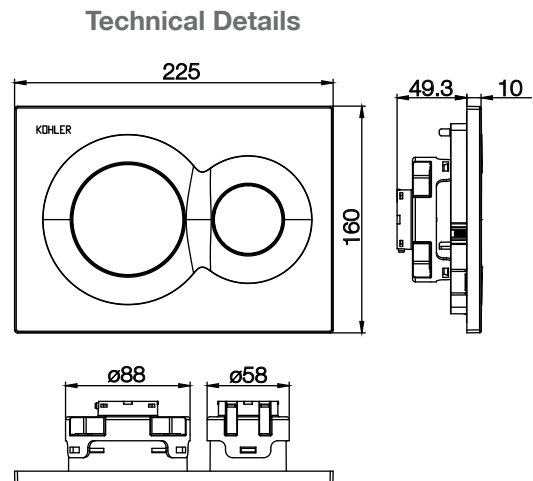

• **Lynk® Pneumatic Faceplate**

Colour Option

75890T-PNE-CP - Polished Chrome