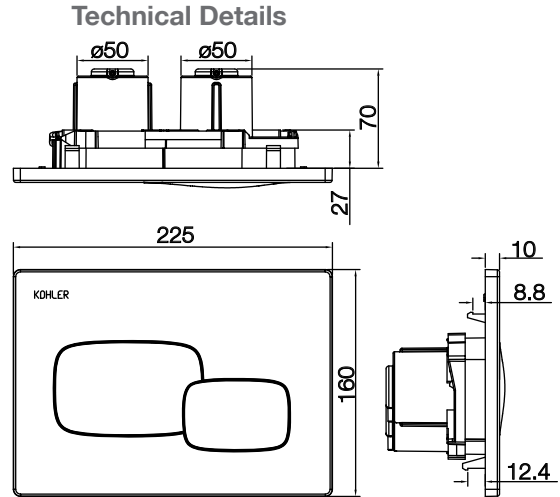

Product

1. Pebble® Pneumatic Faceplate
   - Lynk® Pneumatic Faceplate
2. Note: Polished Chrome finish shown

Kohler Code

- 20341T-PNE-*
- 75890T-PNE-*

Features

- Simple design to suit most bathroom designs
- Easy to clean
- Compatible with pneumatic in wall tanks
- Can be removed for easy access to inner tank

Match in wall tanks:

- Pneumatic In Wall Tank with frame slim (Wall Hung)
- Pneumatic In Wall Tank with frame short height (Wall Hung)
- Pneumatic In Wall Tank without frame slim (Wall Faced)
- Pneumatic In Wall Tank without frame short height (Wall Faced)

Kohler Code

- 20010A-PNE-NA
- 20007A-PNE-NA
- 78077A-PNE-NA
- 78074A-PNE-NA

• **Pebble® Pneumatic Faceplate**

Colour Options

20341T-PNE-CP - Polished Chrome

20341T-PNE-BV - Vibrant Brushed Bronze

20341T-PNE-BN - Vibrant Brushed Nickel

20341T-PNE-TT - Titanium

20341T-PNE-2BL - Blackened Bronze